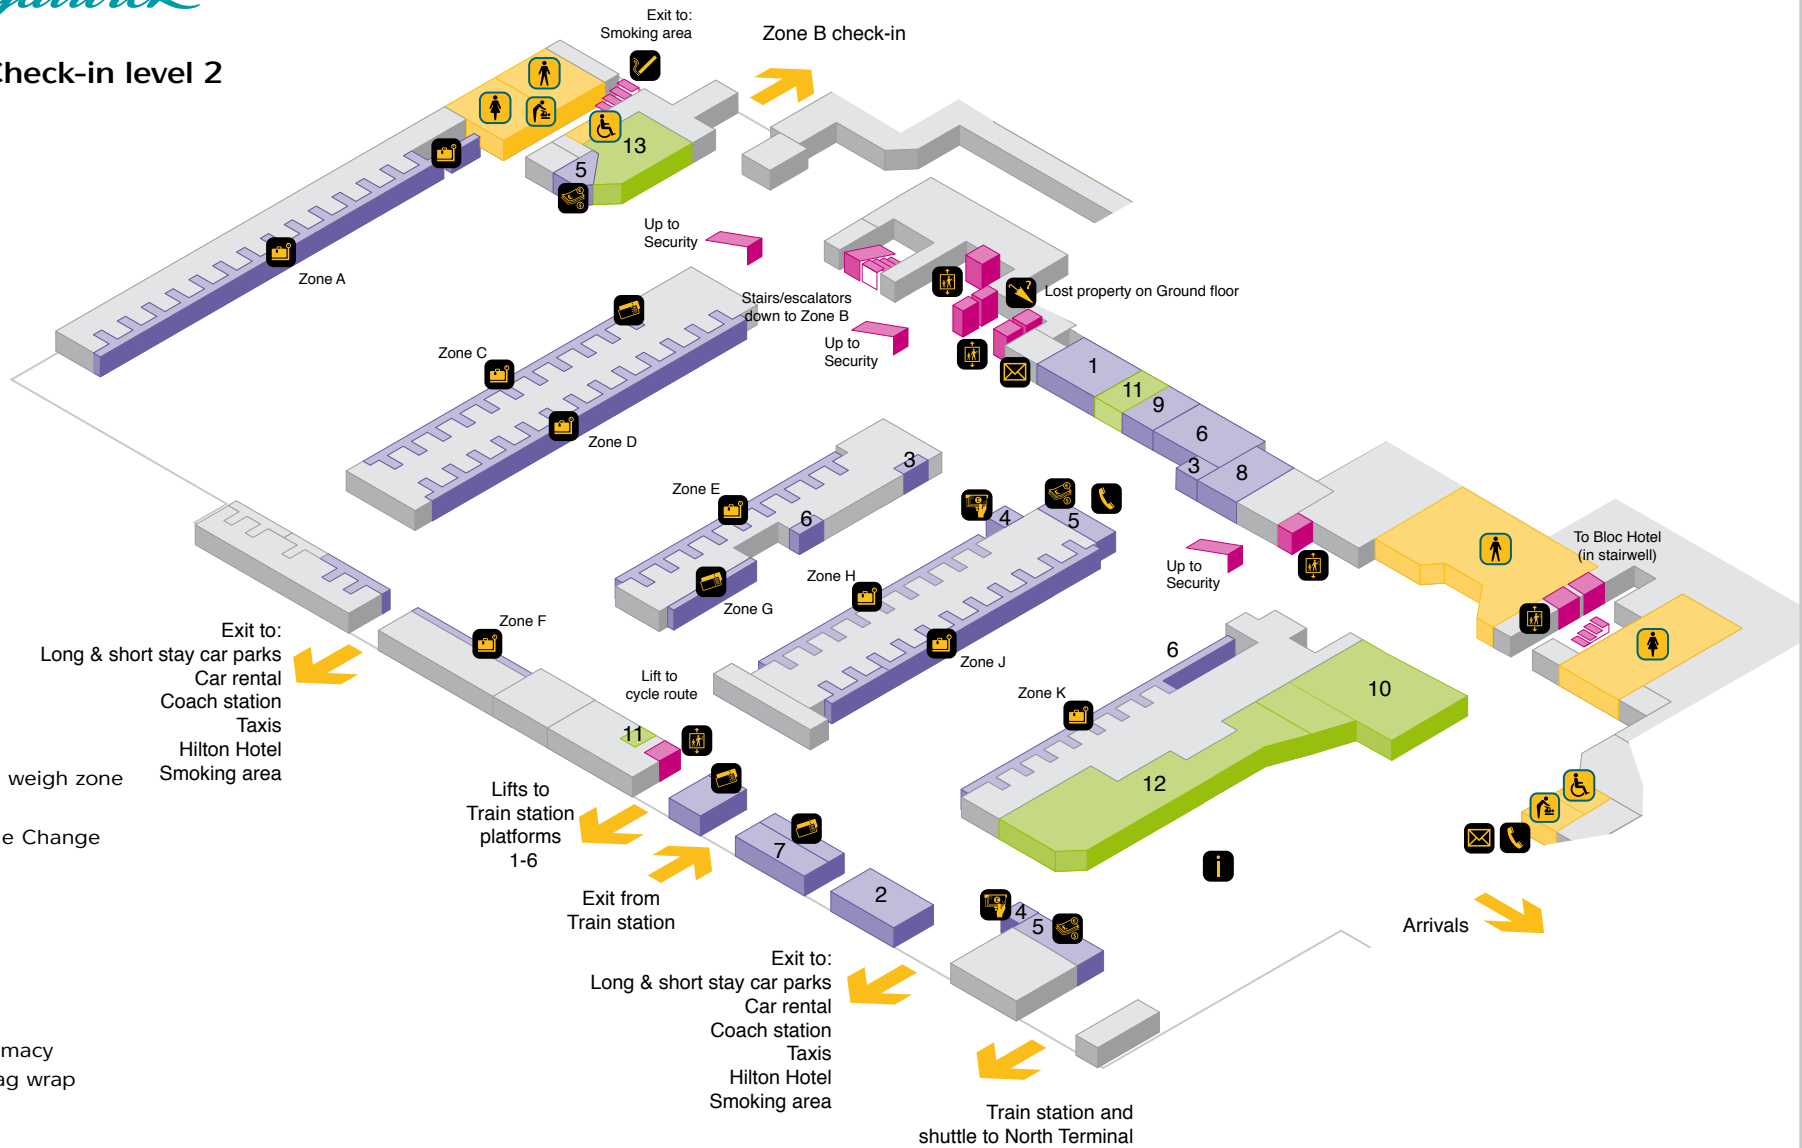

YOUR LONDON AIRPORT *Gatwick*

South Terminal - Check-in level 2

 Lift

Amenities

-  Accessible toilet
-  Baby change
-  Female toilet
-  Male toilet

Services

-  Bureau de change
-  Cash machine
-  Check-in
-  Information point
-  Lift
-  Lost property
-  Postbox
-  Public telephone
-  Smoking area
-  Tour operator
-  Wheelchair access
-  1 Airport Concierge
-  2 Airport Information
-  3 Baggage repack and weigh zone
-  4 Cash machine
-  5 Moneycorp Bureau de Change
-  6 Oversized baggage
-  7 Skybreak desk
-  8 VAT refund office
-  9 Left luggage

Shops & Restaurants

-  10 Boots including pharmacy
-  11 Excess baggage + bag wrap
-  12 M&S Simply Food
-  13 WHSmith

YOUR LONDON AIRPORT

Gatwick

South Terminal - Departures level 3

 Lift

Amenities

-  Accessible toilet
-  Baby change
-  Female toilet
-  Male toilet

YOUR LONDON AIRPORT *Gatwick*

South Terminal - Arrivals level 2

Lift

Amenities

- Accessible toilet
- Baby change
- Female toilet
- Male toilet

Services

- Bureau de change
- Cash machine
- Information point / Premium valet
- Postbox
- Public telephone
- 1 Cash machines
- 2 Onward Travel Centre – Trains, easyBus, National Express
- 3 Internet kiosk & printing station
- 4 Moneycorp Bureau de Change
- 5 Premium valet
- 6 Regus Express - business lounge, meeting room facility & showers
- 7 Transport for London
- 8 UK Immigration Services phone
Lost property information phone

Shops & Restaurants

- Restaurant / Café
- 9 Boots including pharmacy
- 10 Costa Coffee
- 11 M&S Simply Food
- 12 WHSmith
- 13 World Duty Free Arrivals Shop

Exit to:
Long & short stay car parks
Coach station
Taxis