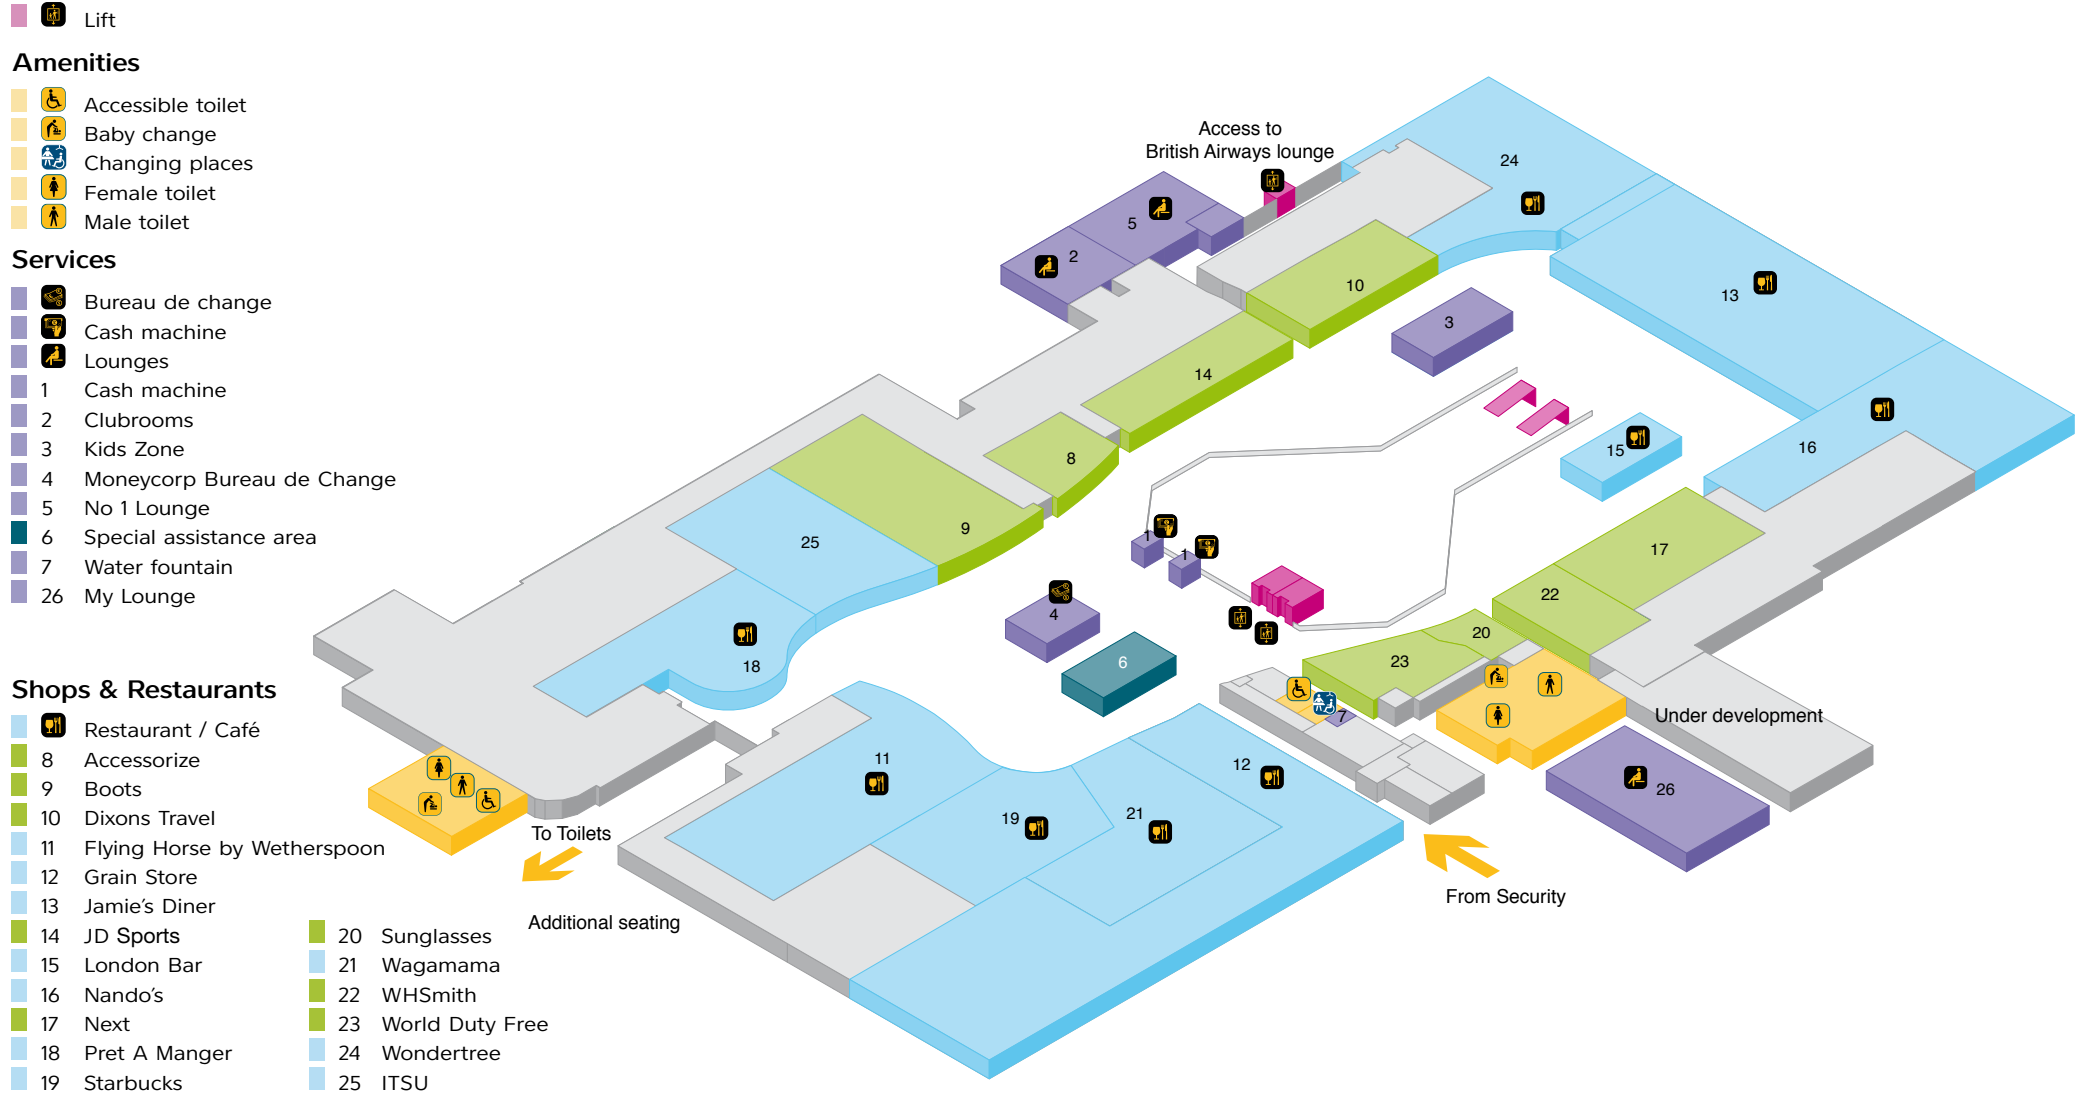

YOUR LONDON AIRPORT *Gatwick*

South Terminal - Departure lounge, upper level