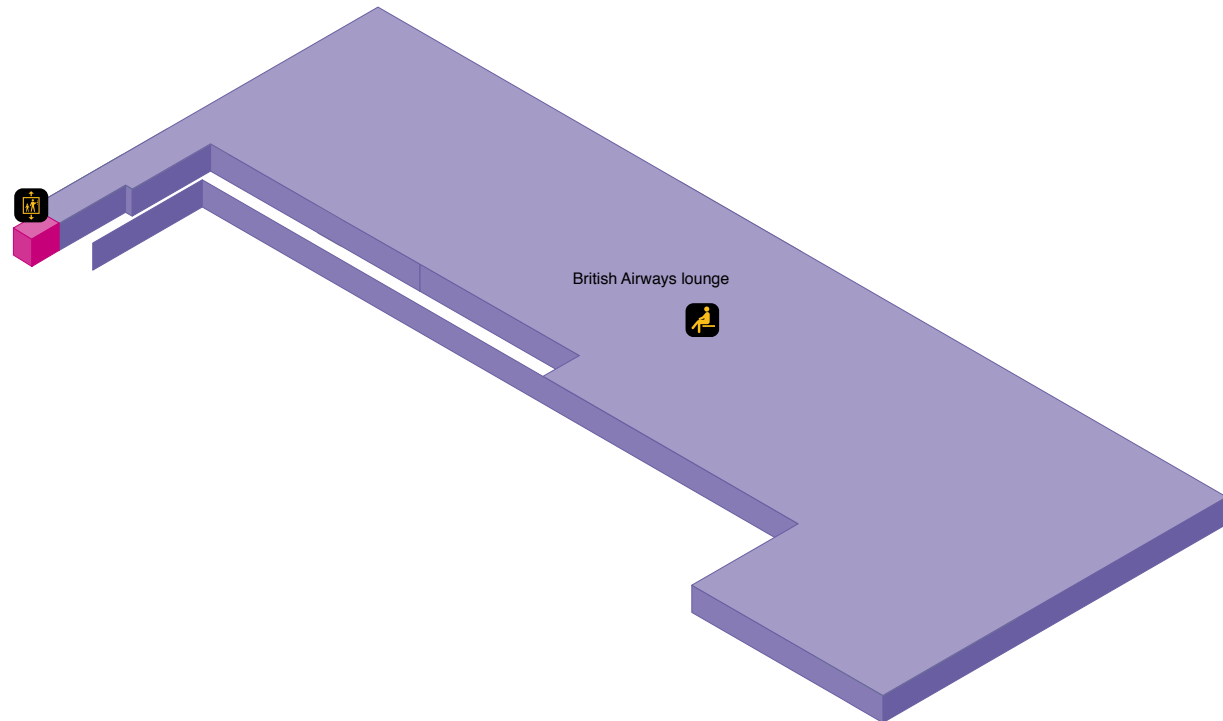

YOUR LONDON AIRPORT *Gatwick*

South Terminal - Departure lounge, upper level

YOUR LONDON AIRPORT *Gatwick*

South Terminal - Departure lounge, upper mezzanine level

 Lift

Services

 Lounge

 British Airways lounge