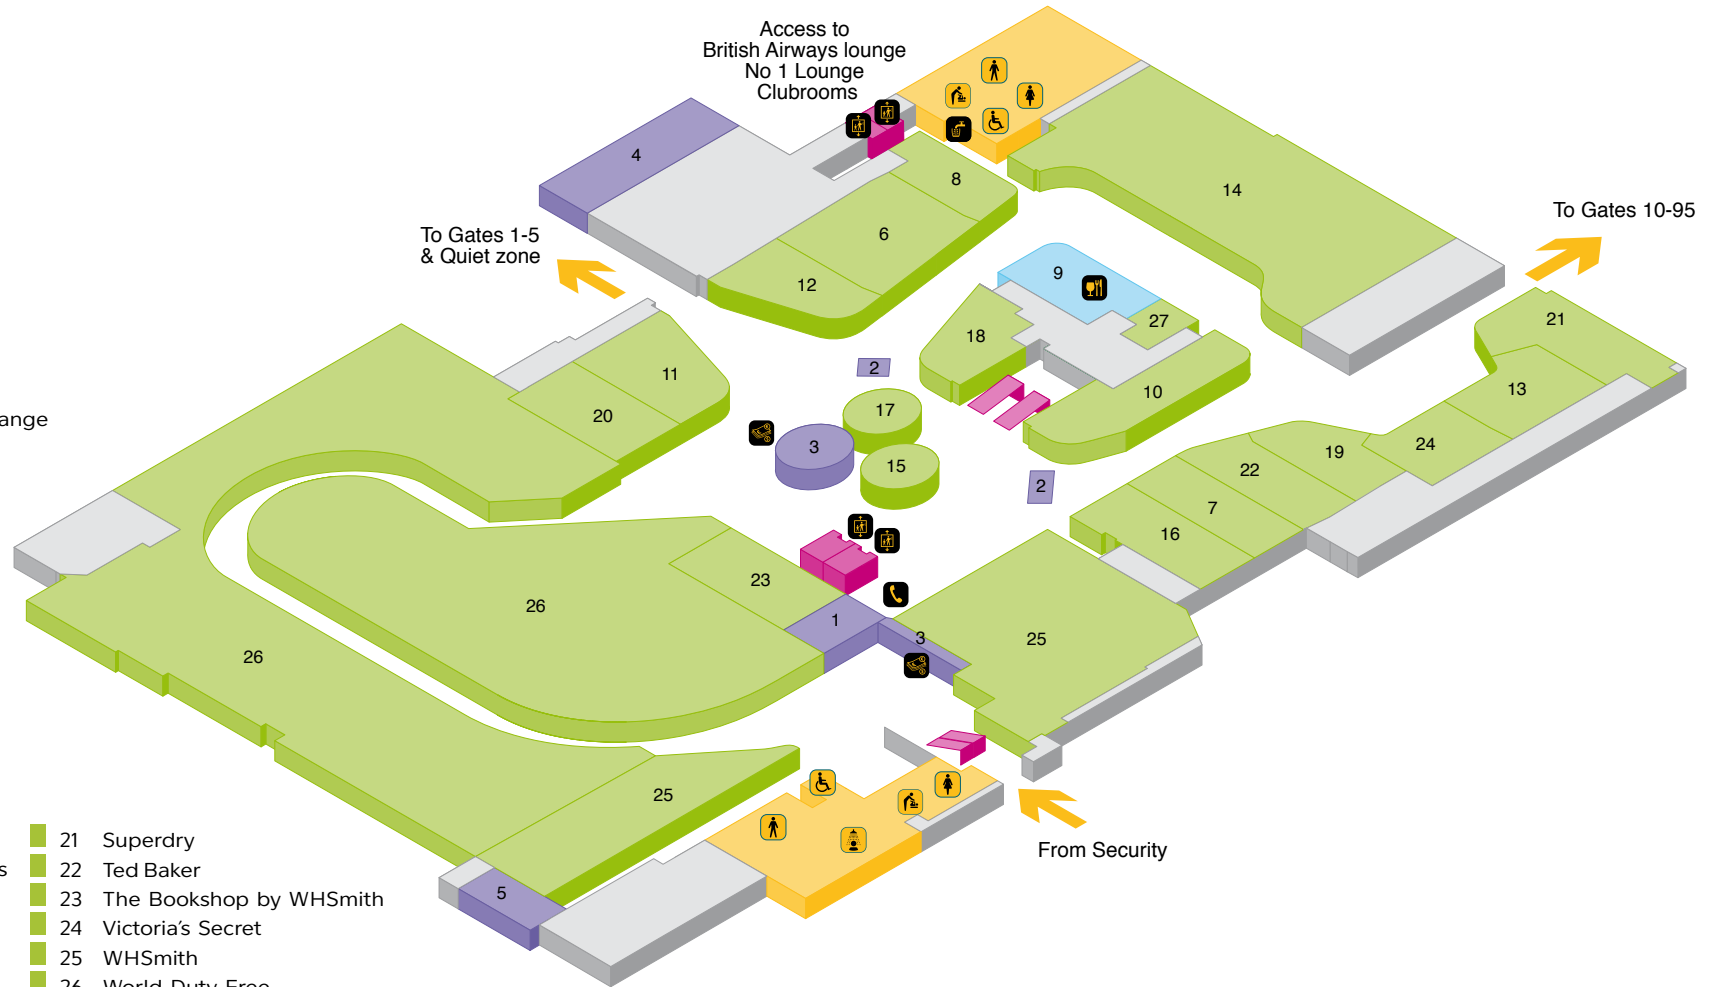

Shops & Restaurants

-  10 Boots including pharmacy
-  11 Excess baggage + bag wrap
-  12 M&S Simply Food
-  13 WHSmith

YOUR LONDON AIRPORT

Gatwick

South Terminal - Departures level 3

 Lift

Amenities

-  Accessible toilet
-  Baby change
-  Female toilet
-  Male toilet

Shops & Restaurants

- 7  Restaurant / Café
- 8  Caffè Nero
- 8  Giraffe
- 9  Joe's Coffee House
- 10  The Beehive by Wetherspoon
- 11  WHSmith

YOUR LONDON AIRPORT

Gatwick

South Terminal - Departure lounge, lower level

 Lift

Amenities

-  Accessible toilet
-  Baby change
-  Female toilet
-  Male toilet
-  Showers

Services

-  Bureau de change
-  Public telephone
-  Water fountains
-  1 Airline Information
-  2 Flight information screens
-  3 Moneycorp Bureau de Change
-  4 Quiet zone
-  5 VAT refund office

YOUR LONDON AIRPORT *Gatwick*

South Terminal - Departure lounge, upper level

YOUR LONDON AIRPORT *Gatwick*

South Terminal - Departure lounge, upper mezzanine level

 Lift

Services

 Lounge

 British Airways lounge