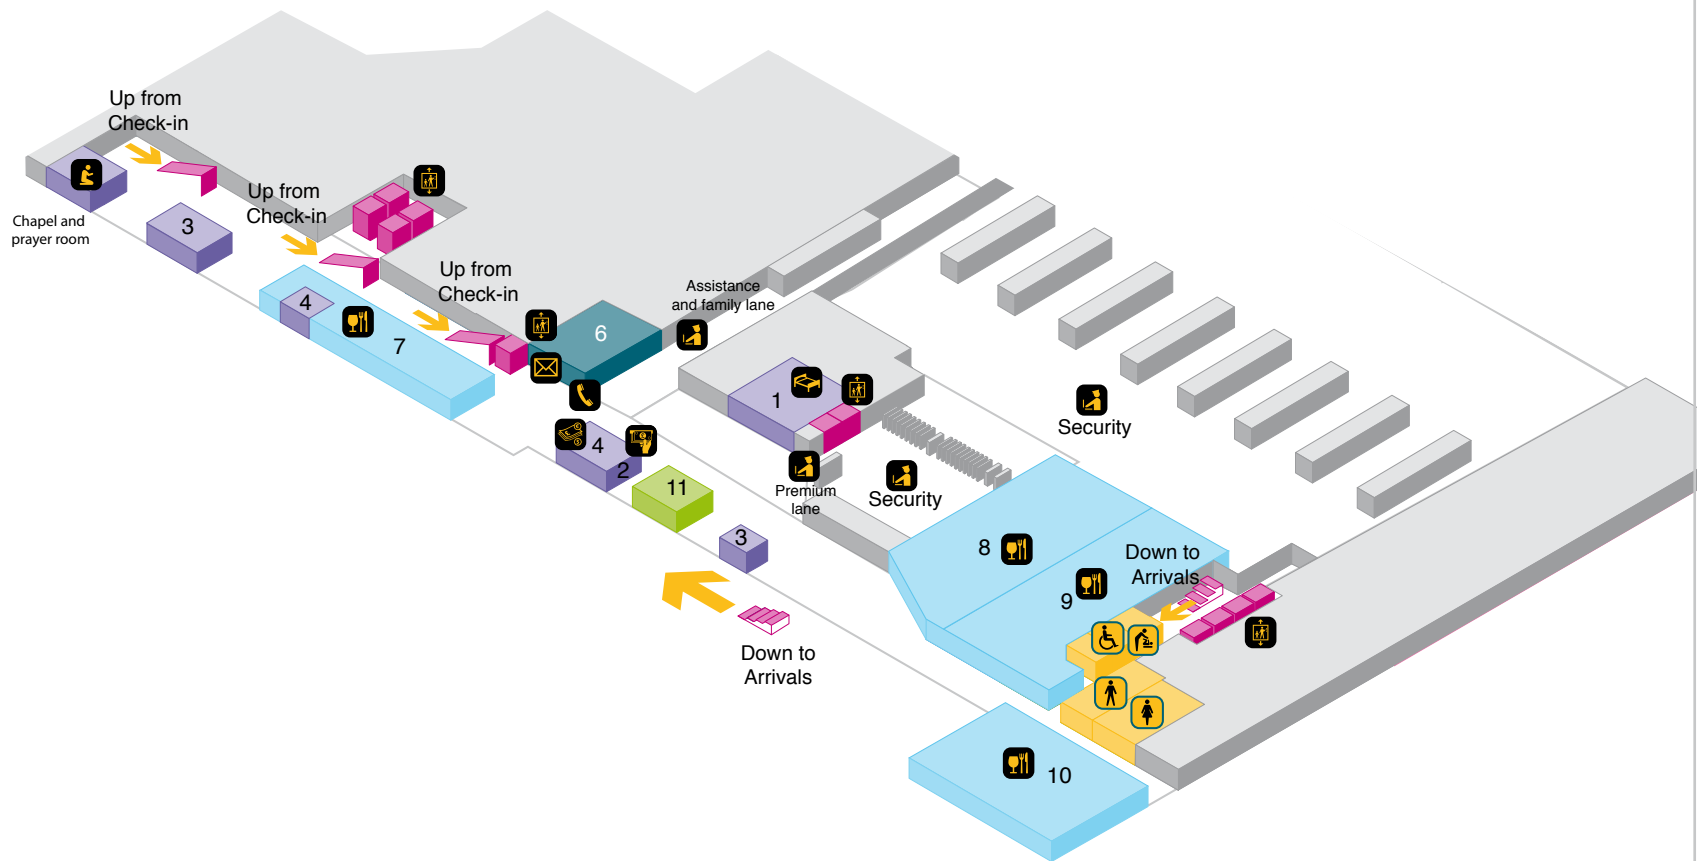

YOUR LONDON AIRPORT *Gatwick*

South Terminal - Check-in level 2

 Lift

Amenities

-  Accessible toilet
-  Baby change
-  Female toilet
-  Male toilet

Services

-  Bureau de change
-  Cash machine
-  Check-in
-  Information point
-  Lift
-  Lost property
-  Postbox
-  Public telephone
-  Smoking area
-  Tour operator
-  Wheelchair access
-  1 Airport Concierge
-  2 Airport Information
-  3 Baggage repack and weigh zone
-  4 Cash machine
-  5 Moneycorp Bureau de Change
-  6 Oversized baggage
-  7 Skybreak desk
-  8 VAT refund office
-  9 Left luggage

Shops & Restaurants

-  10 Boots including pharmacy
-  11 Excess baggage + bag wrap
-  12 M&S Simply Food
-  13 WHSmith

YOUR LONDON AIRPORT

Gatwick

South Terminal - Departures level 3

 Lift

Amenities

-  Accessible toilet
-  Baby change
-  Female toilet
-  Male toilet

Shops & Restaurants

- 7  Restaurant / Café
- 8  Caffè Nero
- 8  Giraffe
- 9  Joe's Coffee House
- 10  The Beehive by Wetherspoon
- 11  WHSmith

YOUR LONDON AIRPORT

Gatwick

South Terminal - Departure lounge, lower level

Shops & Restaurants

- Restaurant / Café
- 9 Boots including pharmacy
- 10 Costa Coffee
- 11 M&S Simply Food
- 12 WHSmith
- 13 World Duty Free Arrivals Shop

Exit to:
Long & short stay car parks
Coach station
Taxis