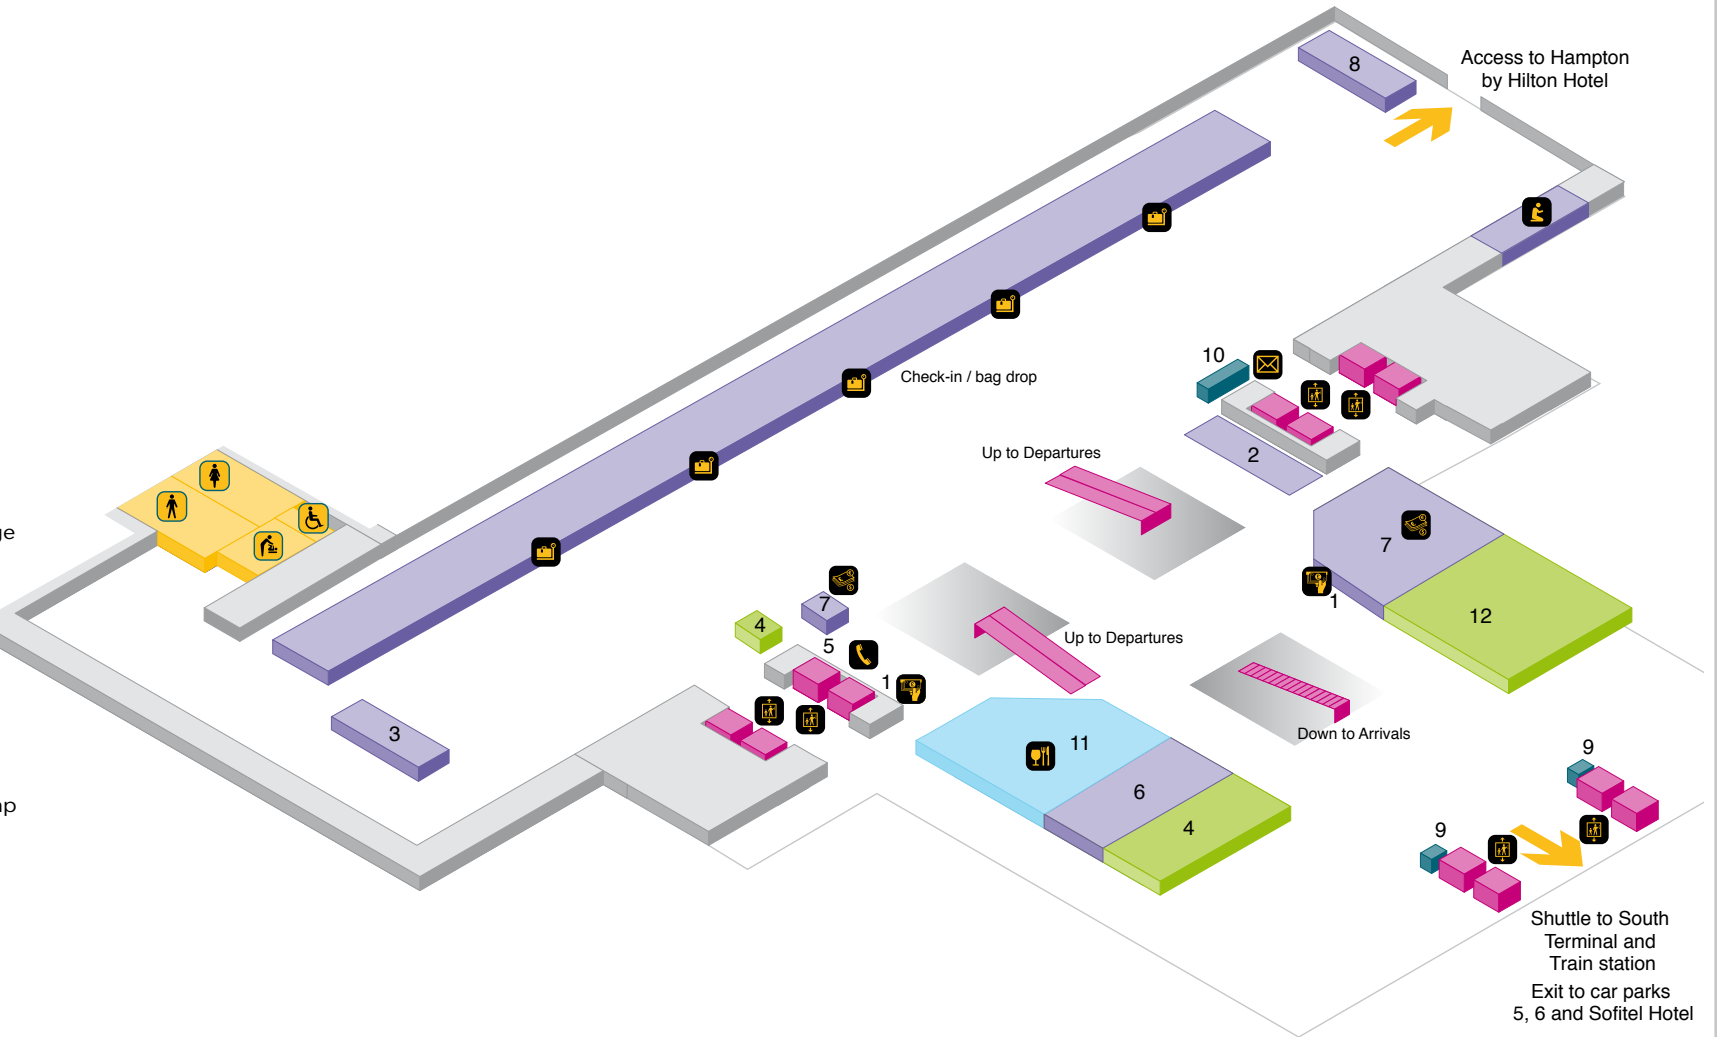

YOUR LONDON AIRPORT *Gatwick*

North Terminal - Check-in Level 1

Lift

Amenities

- Accessible toilet
- Baby change
- Female toilet
- Male toilet

Services

- Bureau de change
- Cash machine
- Chapel and prayer room
- Check-in / bag drop
- Post box
- Public telephone
- 1 Cash machine
- 2 Charging zone
- 3 easyJet Customer services
- 5 Internet zone
- 6 Left luggage
- 7 Moneycorp Bureau de Change
- 8 Oversized baggage
- 9 Special assistance help point
- 10 Special assistance help point and reserved seating

Shops & Restaurants

- Restaurant / Café
- 11 Costa Coffee
- 4 Excess baggage and bag wrap
- 12 WHSmith