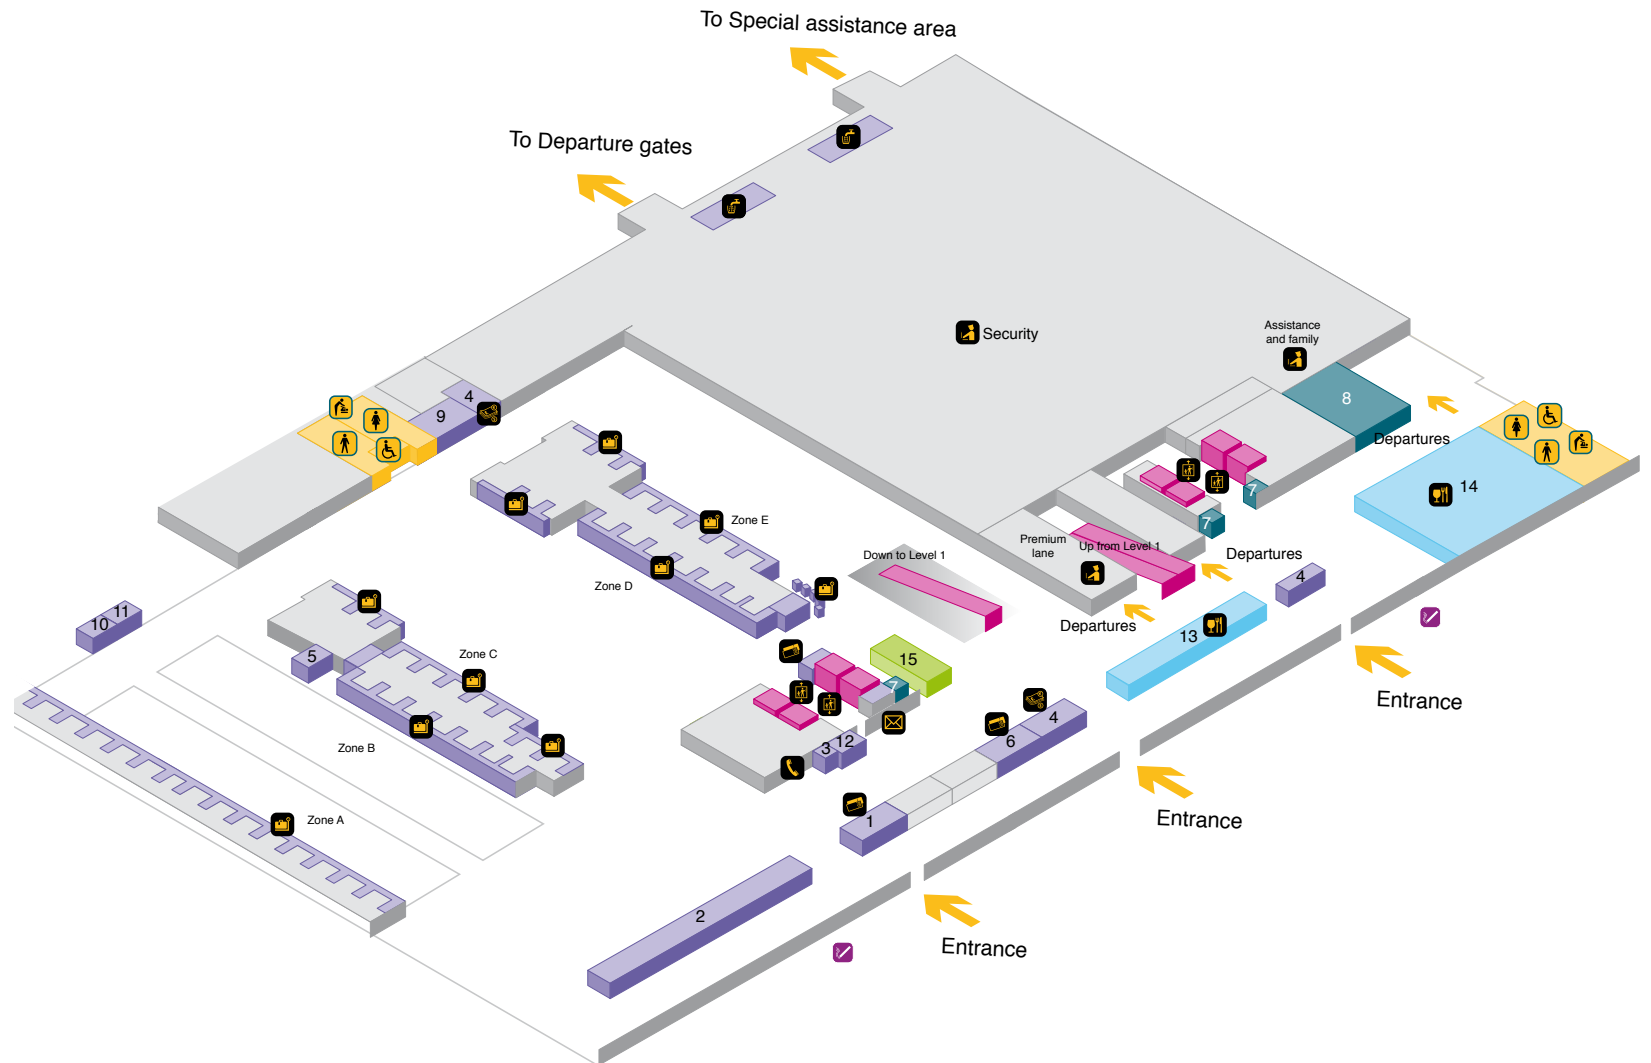

YOUR LONDON AIRPORT *Gatwick*

North Terminal - Check-in level 2

Lift

Amenities

- Accessible toilet
- Baby change
- Female toilet
- Male toilet

Services

- Bureau de change
- Check-in
- Postbox
- Public telephone
- Ticket desks
- Water fountains
- Smoking area
- 1 Emirates
- 2 Excess baggage and bag wrap
- 3 Internet zone + printing station
- 4 Moneycorp Bureau de Change with cash machine
- 5 Oversized baggage
- 6 Skybreak
- 7 Special assistance help point
- 8 Special assistance reception
- 9 VAT reclaim
- 10 Virgin Atlantic
- 11 Virgin Holidays Customer services
- 12 Weighing scales

Shops & Restaurants

- Restaurant / Café
- 13 Jamie Oliver Coffee Lounge
- 14 The Nicholas Culpeper
- 15 WHSmith