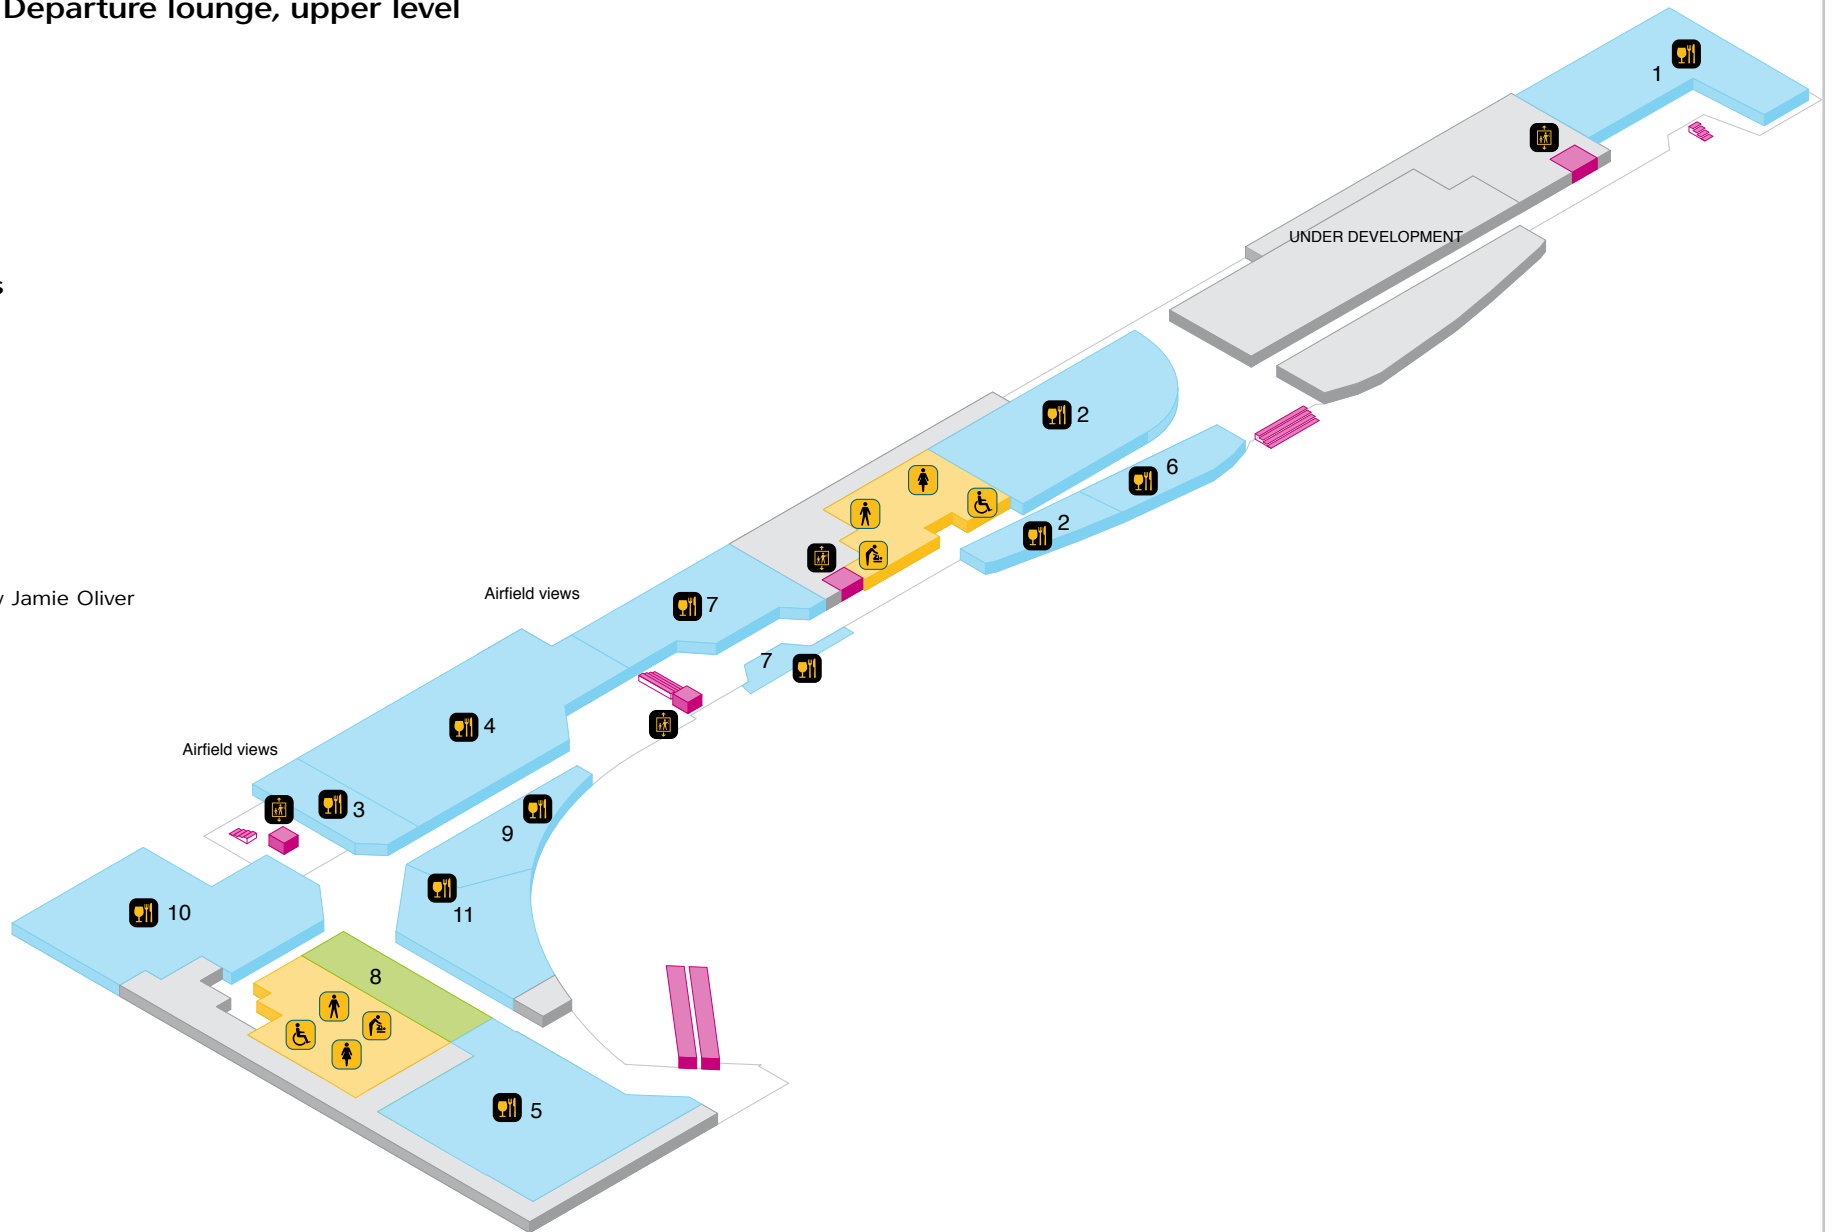

YOUR LONDON AIRPORT *Gatwick*

North Terminal - Departure lounge, upper level

Lift

Amenities

- Accessible toilet
- Baby change
- Female toilet
- Male toilet

Shops & Restaurants

- Restaurant / Café
- 1 Comptoir Libanais
- 2 Eat
- 3 Jamie's Bakery
- 4 Jamie's Italian
- 5 Pret A Manger
- 6 Shake-A-Hula
- 7 Starbucks
- 8 Sunglass Hut
- 9 Union Jacks Bar by Jamie Oliver
- 10 Wagamama
- 11 YO! Sushi