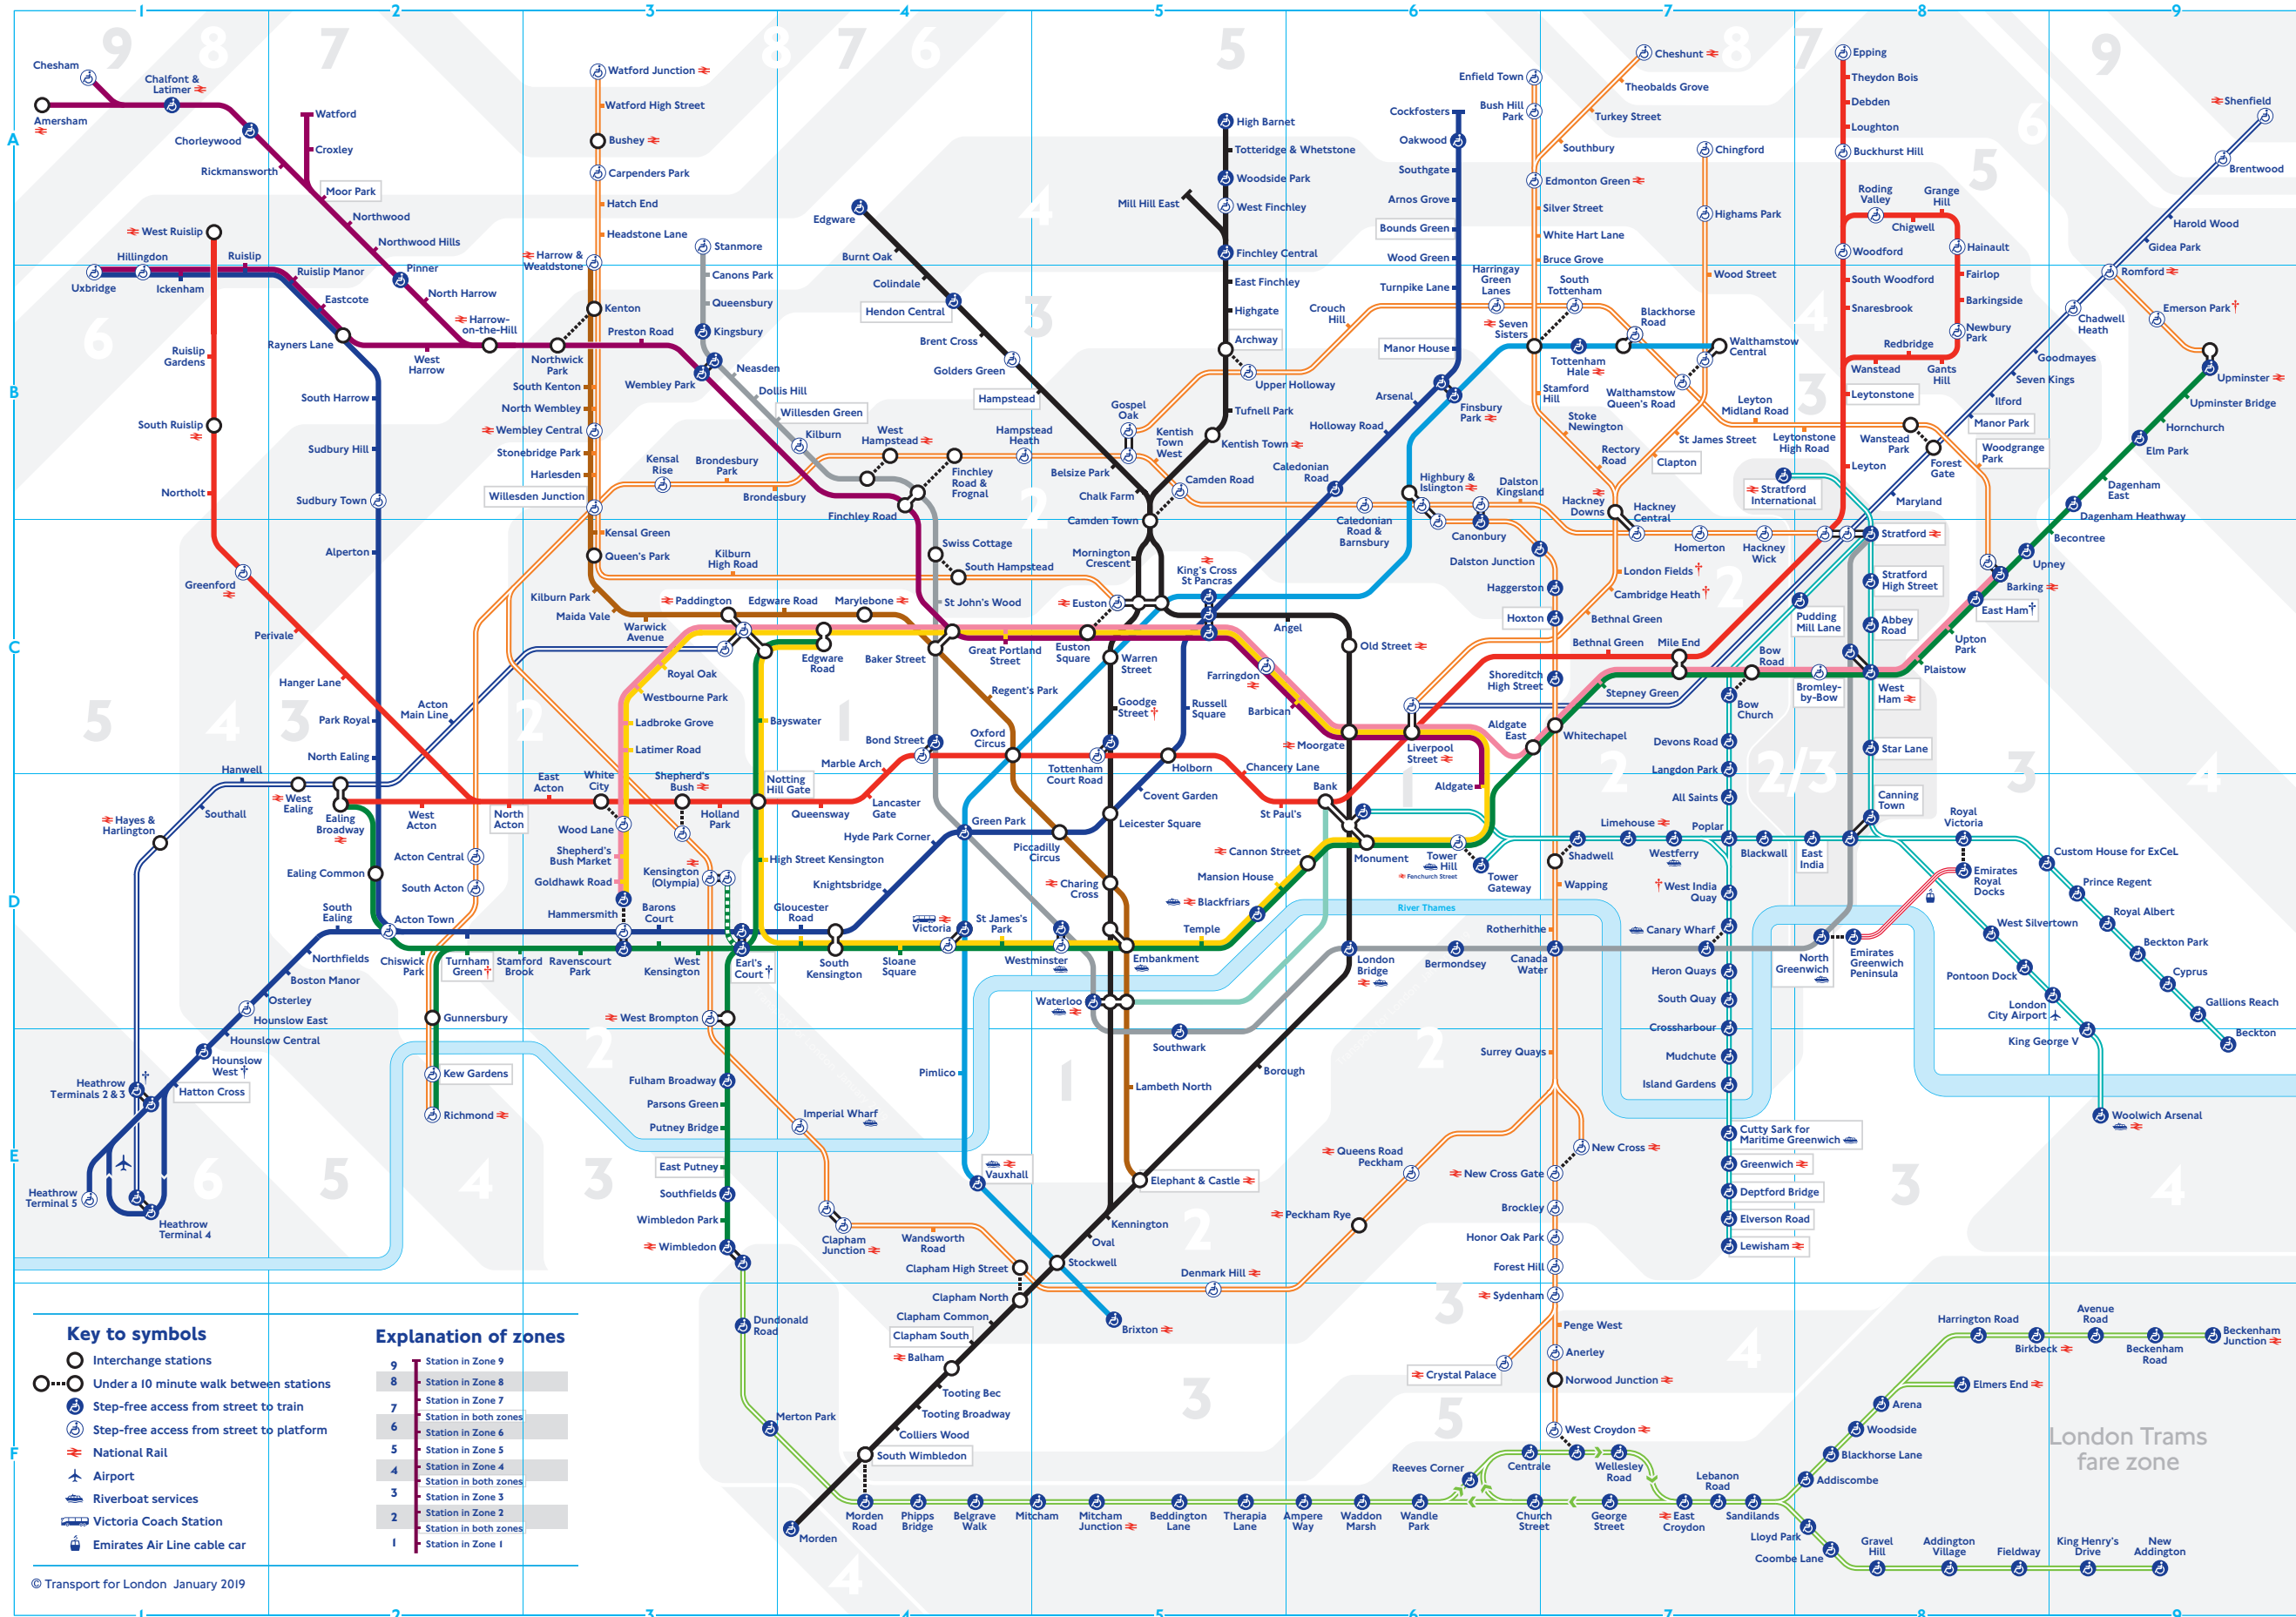

Tube map

- Check before you travel**
- † **Earl's Court**
No step-free access to the District line from late January until late June 2019.
 - † **East Ham**
No step-free access to the westbound platform from early January until early July 2019.
 - † **Heathrow**
TfL Rail customers should change at Terminals 2 & 3 for free rail transfer to Terminal 5.
 - † **Hounslow West**
Step-free access for manual wheelchairs only.
 - † Services or access at these stations are subject to variation. To check before you travel, visit tfl.gov.uk/plan-a-journey

- Key to lines**
- Bakerloo
 - Central
 - Circle
 - District
 - Hammersmith & City
 - Jubilee
 - Metropolitan
 - Northern
 - Piccadilly
 - Victoria
 - Waterloo & City
 - DLR
 - Emirates Air Line cable car (special fares apply)
 - London Overground
 - TfL Rail
 - London Trams
 - District open weekends and on some public holidays

Explanation of symbols

- P** Stations with car parks
- ♿** Step-free access from street to train
- 🚲** Stations with bicycle parking
- ♿** Step-free access from street to platform
- ♿♿♿** Male/female/baby changing/accessible toilets outside ticket gateline
- ♿♿♿** Stations with London Travel Information Centre
- ♿♿♿** Male/female/baby changing/accessible toilets inside ticket gateline
- †** Toilet not managed by London Underground. You may be charged for these facilities. Ask staff for information
- †** Services or access at these stations are subject to variation. To check before you travel, visit tfl.gov.uk/plan-a-journey